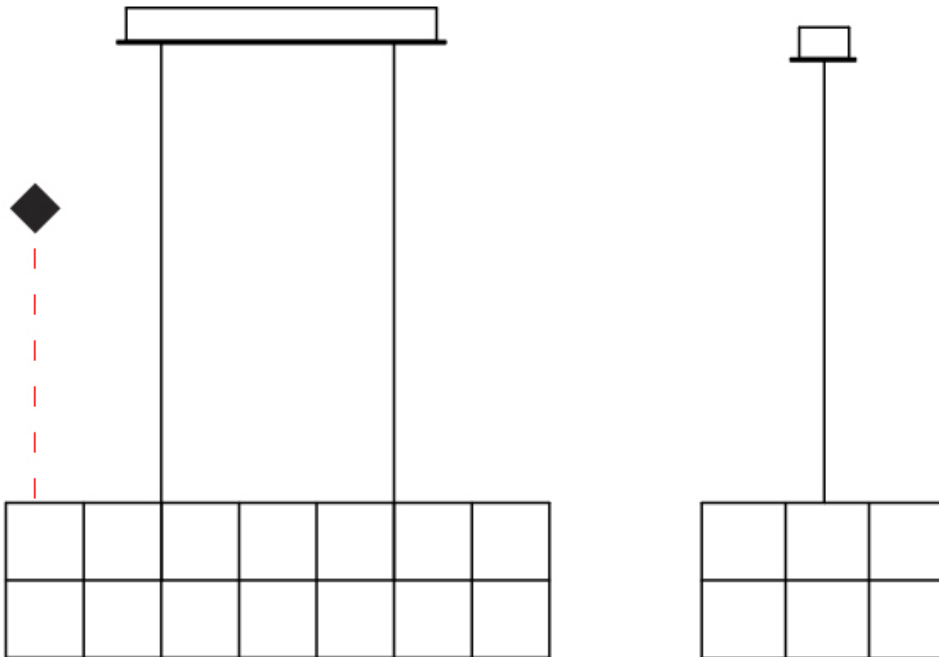

COSMOS SQUARE SUSPENSION

D101741-

PROJECT _____

TYPE _____

SPECIFIER _____

QUANTITY _____

DATE _____

D