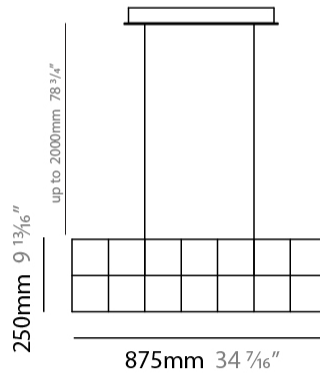

1. To build a product code in our configurator select the specify button on the base model # product page
2. To build a manual product code on this datasheet choose from the options listed below in blue font and add the suffix to the base model #

GENERAL

Series: Cosmos Square
Brand: Quasar
Division: Design
Mounting Type: Suspension
Mounting Location: Ceiling
Subcategory: Ambient

PHYSICAL

Shape: Rectangle
Length (mm): 875
Length (in): 34 7/16
Width (mm): 395
Width (in): 15 9/16
Height (mm): 250
Height (in): 9 13/16
Max. Overall Height (mm): 2250
Max. Overall Height (in): 88 9/16
Light Distribution: Omnidirectional
Weight (kg): 4
Weight (lbs): 8.82
Fixture Finish: [NIC / BRA / BBR](#)
Fixture Material: Metal
Cable Details: 2000mm Cable
Upon Request: Custom Sizes Optional Dowlight upon request

ELECTRICAL

Lamp Type: LED
Input Wattage (W): 57.6
Dimming: [Non-Dimming / Phase Dimming (120vac Only)](#)
Driver Included: Yes
Driver Location: Integrated
Driver Type: Constant Voltage - Universal
Driver Class: Class 2
Input Voltage (V): 120 - 277
Output Voltage (V): 12
Upon Request: (Not included - see components) Integral: 0-10Vdc dimming

LED

Number of LEDs: 96
Color Temperature (°K): [2400 / 2800](#)
Max. Delivered Lumen (lm): 2880 (2800K)
CRI: >90 CRI
Lamp Life (hrs): 50000

OPTICAL

RATINGS AND CERTIFICATIONS

Certified By: Certified for North American Standards
IP rating: IP20